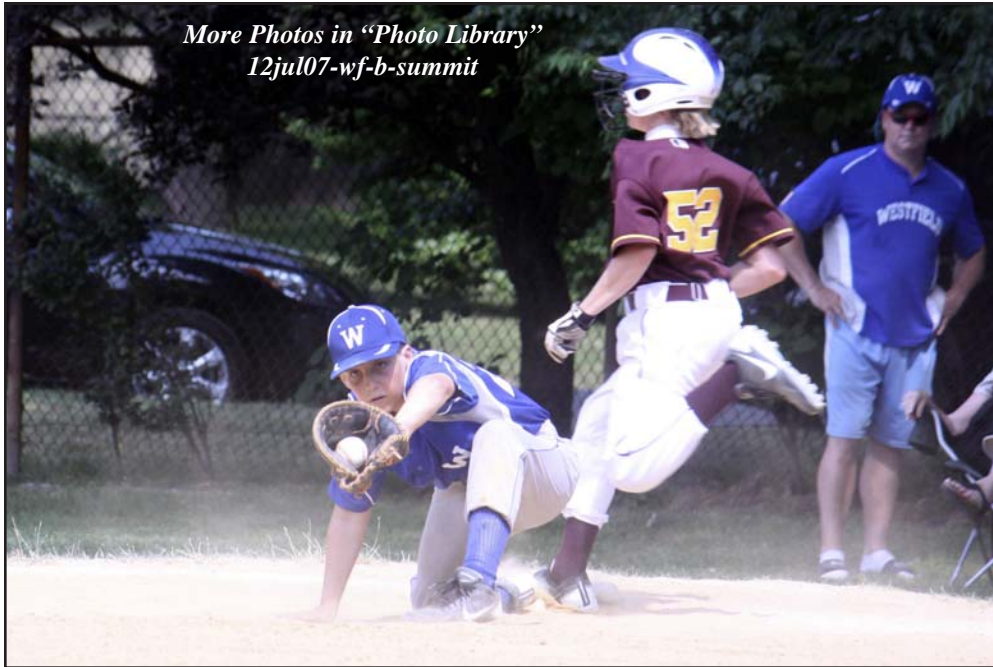

*More Photos in "Photo Library"
12jul07-wf-b-summit*

Westfield Blue 12s Defeats Summit Hilltoppers , 9-4, in New Providence Green League Baseball